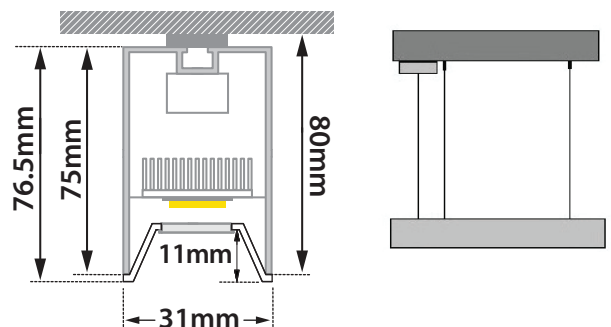

SUSPENSION KIT

Composed by 2-5 pcs (depending from the length of luminaire) of steel wire with length 1.20m standard length (upon request available in longer lengths) assembled to fitting with all necessary components for ceiling installation, with 1.50m long power supply cable 3x0.75mm transparent-white-black-grey (upon request available in longer lengths), connected to fitting, and 1 pcs of round die cast aluminum ceiling base, painted in same color with luminaire, with external diameter d=60mm and height=15mm.