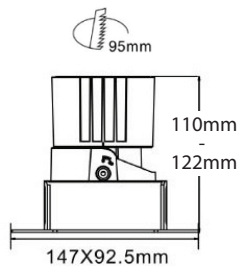

- Recessed led spotlight
- trimless/frameless
- for indoors use
- from die cast aluminum
- movable horizontally ±355° and vertically ±30°
- with light source positioned deep
- for darklight effect and reduce of glare
- UGR<16
- with incorporated 1 cob led source
- adjusted on a high performance heatsink
- for best thermal management
- CRI>90 | 3SDCM as standard
- upon request available with CRI>95 or CRI>98
- upon request available with 2 SDCM
- in 2700-3000-4000 Kelvin
- upon request in 3500-5000-6500 Kelvin
- with high performance reflector or lens
- available with 15°-20°-24°-36°-40°-60° beam angle
- works with remote led driver
- on/off, dimmable phase cut/Dali/1-10volt
- works with remote led driver on/off as standard
- available upon request dimmable phase cut/Dali/1-10volt

CRI>90 | Power and Luminous flux

Final lumen output depends on the selection of the beam angle

| | | | |
|-------|--|---------------|-----|
| 40105 | 13.8W 2700-3000-4000 KELVIN 875-945-1015 LUMEN | HEIGHT: 110mm | ⏏ ⏏ |
| 40106 | 16.1W 2700-3000-4000 KELVIN 1026-1106-1188 LUMEN | HEIGHT: 110mm | ⏏ ⏏ |
| 40107 | 17.9W 2700-3000-4000 KELVIN 1145-1235-1325 LUMEN | HEIGHT: 110mm | ⏏ ⏏ |
| 40108 | 20.2W 2700-3000-4000 KELVIN 1298-1398-1500 LUMEN | HEIGHT: 122mm | ⏏ ⏏ |
| 40109 | 22.0W 2700-3000-4000 KELVIN 1419-1530-1640 LUMEN | HEIGHT: 122mm | ⏏ ⏏ |
| 40110 | 24.2W 2700-3000-4000 KELVIN 1567-1688-1809 LUMEN | HEIGHT: 122mm | ⏏ ⏏ |
| 40115 | 28.0W 2700-3000-4000 KELVIN 1820-1960-2100 LUMEN | HEIGHT: 122mm | ⏏ ⏏ |